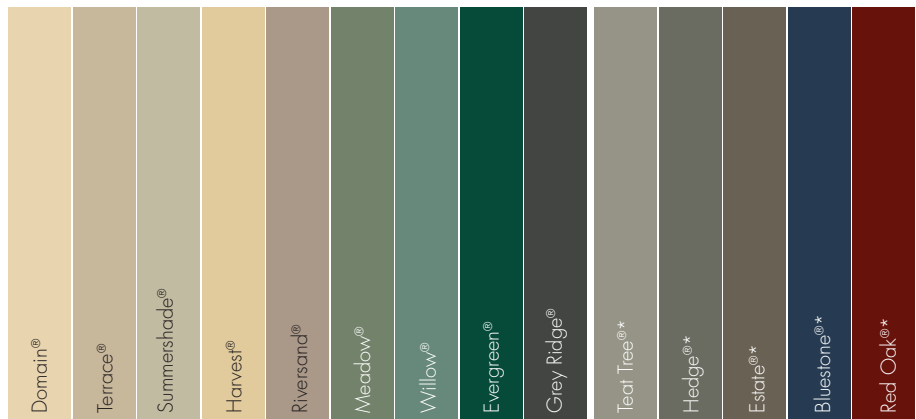

Colorbond® (0.35 BMT)

*Subject to Availability.

COLORBOND®, BlueScope and ®colour names are registered trade marks of BlueScope Steel Limited. ™ colour names are trade marks of BlueScope Steel Limited. The COLORBOND® steel colour shown above are a guide only and not for colour accuracy. We recommend checking your chosen colour against the actual sample of the product before purchasing.

THE FIRST SELECTION IN STEEL

Phone Fielders First 1800 182 255 www.fielders.com.au